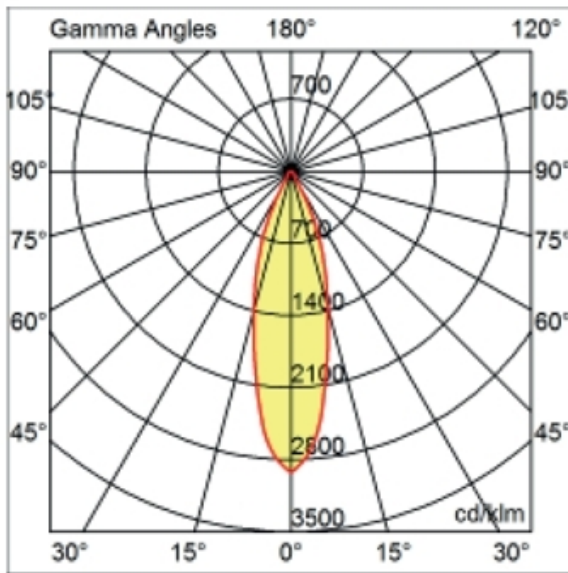

DIXIT RA8 RECESSED

A56077-

PROJECT	
TYPE	
SPECIFIER	
QUANTITY	
DATE	

	DP	DV	
Dimming	Phase	0-10V	
Color Temperature	27K 2700K	30K 3000K	35K 3500K

Order Example **K°**
L5XXXXXX-DV-30K
0-10V **3000K**

A