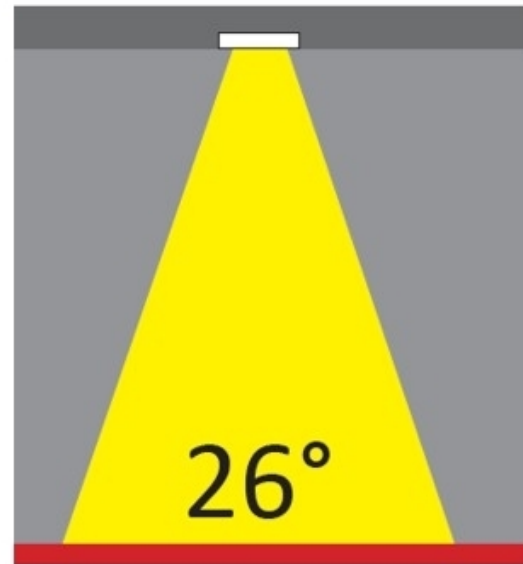

DIXIT RA8 RECESSED

A56077-

PROJECT	
TYPE	
SPECIFIER	
QUANTITY	
DATE	

	DP	DV	
Dimming	Phase	0-10V	
Color Temperature	27K 2700K	30K 3000K	35K 3500K

Order Example **K°**
L5XXXXXX-DV-30K
0-10V **3000K**

A