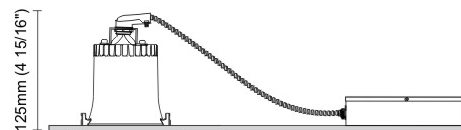

DIXIT RA8 RECESSED

A56077-

base number _____ Color _____
Temperature _____

1. To build a product code in our configurator select the specify button on the base model # product page
2. To build a manual product code on this datasheet choose from the options listed below in blue font and add the suffix to the base model #

GENERAL

Series: Dixit
Subseries: Dixit RA8
Brand: Ivela
Division: Architectural
Mounting Type: Recessed
Mounting Location: Ceiling
Subcategory: Downlight

PHYSICAL

Shape: Round
Diameter (mm): 103
Diameter (in): 4 1/16
Height (mm): 85
Height (in): 3 3/8
Min. Recessing Depth (mm): 125
Min. Recessing Depth (in): 4 15/16
Light Distribution: Direct
Weight (kg): 0.3
Weight (lbs): 0.66
Diffuser: Clear Polycarbonate
Fixture Finish: MWH
Fixture Material: Aluminum Die Cast
Cut-out Measurements: 96mm / 3 3/4"

ELECTRICAL

Lamp Type: LED
Total Output Wattage (W): 9 / 12
Dimming: Tri-Mode (Non-Dimming and Phase Dimming (120Vac only) and 0-10V Dimming)
Driver Included: No
Driver Location: Recessed Housing
Driver Type: Constant Current - Universal
Driver Class: Class 2
Input Voltage (V): 120 - 277
Constant Current (MA): 250 / 350

LED

Number of LEDs: 1
Color Temperature (°K): 2700 / 3000
Max. Delivered Lumen (lm): 1096 / 1447
CRI: >90 CRI
Efficiency (%): 73
Lamp Life (hrs): 50000
Upon Request: 3500K upon request

OPTICAL

Optic°: 26
Adjustability: Fixed

RATINGS AND CERTIFICATIONS

Certified By: Certified for North American Standards
IP rating: IP43

103mm (4 1/16")

103mm (4 1/16")

Ø96mm
(3 3/4")