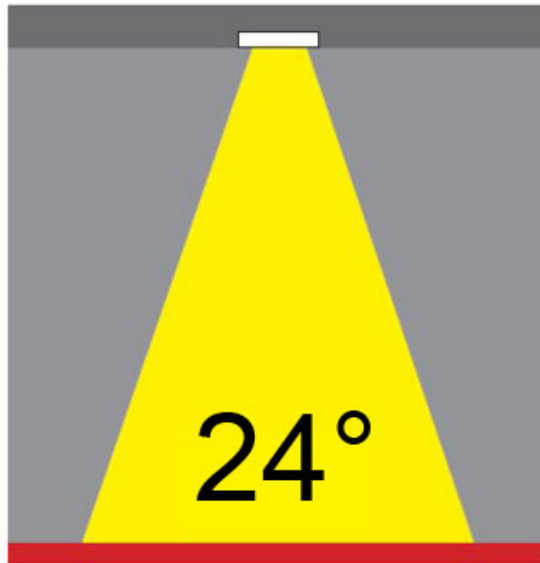

DIXIT RA8 RECESSED

A56057-

PROJECT
TYPE
SPECIFIER
QUANTITY
DATE

	DP	DV		Order Example	K°
Dimming	Phase	0-10V		L5XXXXXX-DV-30K	
Color Temperature	27K	30K	35K	40K	K°
	2700K	3000K	3500K	4000K	0-10V
					3000K